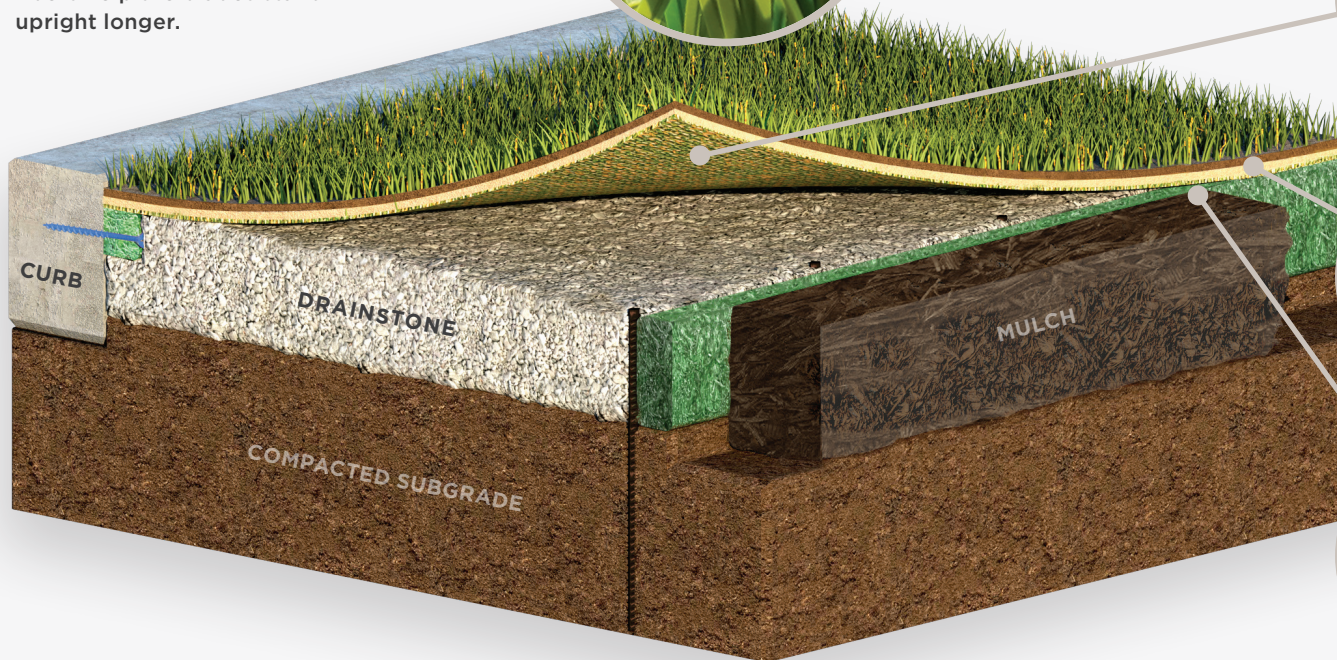

FIDO PET GRASS

Fido™ Pet Grass is specifically designed for man's best friend. This synthetic grass system provides green play areas year-round. Fido Pet Grass is perfect for backyards, dog parks, doggy daycares, and more. The knitting process creates a highly porous system ideal for draining pet waste from the system. The turf fibers are knotted together to create the strongest possible construction, allowing dogs to dig to their hearts' content.

TYPE Knitted pet grass
PILE WEIGHT 62 oz./sq. yd.
PILE HEIGHT 1.00"
FIBERS 100% Polyethylene
BLADE SHAPE 1 blade shape, 2 colors + secondary fiber

TURF FIBERS

All-polyethylene fibers repel moisture, unlike nylon. Shaped fibers help the blades stand upright longer.

KNITTED CONSTRUCTION

The knitting process ensures rapid drainage and incredible durability to withstand digging paws.

INFILL

Sand is spread into the turf system for ballast and stability. The USDA-Certified Organic GeoCoolFill® is recommended for installation as well to provide a natural, cool feel under your dog's paws.

ECONAILER™

The EcoNailer Board is made of 100% recycled materials (40% recycled turf fibers, 60% post-consumer recycled plastic). This resilient board secures the turf in place, preventing any movement.